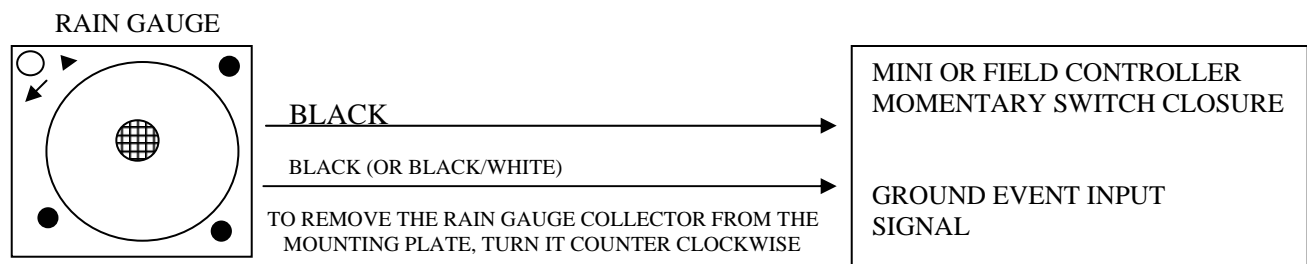

Housing	High Impact Polypropylene
Transducer	Tipping bucket of specially formulated plastic for low surface tension
Switch	Dry reed switch
Output	Less than 0.1 sec. switch closure.
Capacity	6 to 24 VDC @ 500ma
Resolutions available	0.01 inches, 0.25 mm, 0.2 mm, 1.0 mm
Accuracy	1.5% at 0.5 per hour
Collector diameter:	8 inches (203.2 mm).