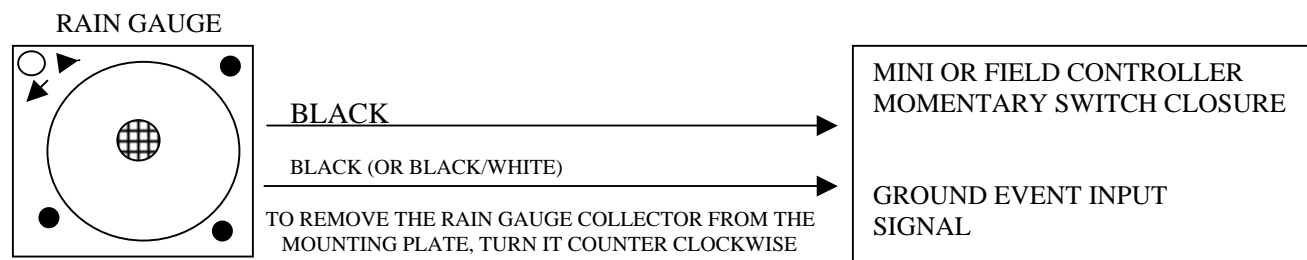

## Description

Automata's Rain Gauge is an economical 8" tipping bucket style rain gauge with a resolution of 0.01". Each tip represents 0.01" of rain. It is ideal for most agricultural applications. The electric output is a momentary switch closure.

## Installation

1. Mount the Rain Gauge above ground on a 2" pipe in an open area using the attached mounting bracket.
2. Run the wire from the collector to the MINI or the Field Station accumulator input.
3. Connect the wires to the proper event input. Refer to the Specification Sheet and Wire Diagrams to locate the proper input channel. Either of the two wires can be used for the ground. The other will then become the signal wire.
4. To remove the collector, loosen the hold down screws and twist the collector counter clockwise. Do not remove the white of Teflon spray on the dipper. Do not adjust the screws under the dipper, as this will affect the calibration.
5. Check the operation of the Rain Gauge by tipping the dipper in the collector back and forth with your finger. Verify that the MINI or Field Controller responds by watching the transmitter LED. It should flash momentarily whenever the dipper is tipped. At the computer, verify that each tip of the dipper registers as an added .01 inch of the rain.
6. Reassemble the Rain Gauge and reset the MINI or Field Controller to clear the accumulator to zero. Freezing weather will not damage the unit; however, readings of snow or freezing rain will be inaccurate.

<b>Housing</b>	High Impact Polypropylene
<b>Transducer</b>	Tipping bucket of specially formulated plastic for low surface tension
<b>Switch</b>	Dry reed switch
<b>Output</b>	Less than 0.1 sec. switch closure.
<b>Capacity</b>	6 to 24 VDC @ 500ma
<b>Resolutions available</b>	0.01 inches, 0.25 mm, 0.2 mm, 0.1 mm
<b>Accuracy</b>	1.5% at 0.5 per hour
<b>Collector diameter:</b>	8 inches (203.2 mm).